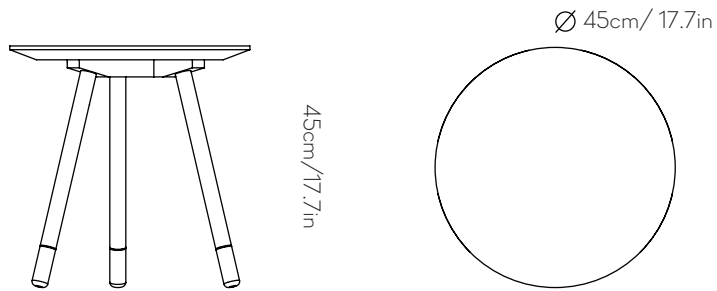

# BISON, small

Designed by La Mamba, 2015

---

**Product category:** Side Table.

**Materials:** Solid oak.

**Dimensions (cm/in):** H:45cm/17.7in,  $\varnothing$ :45cm/17.7in.

---